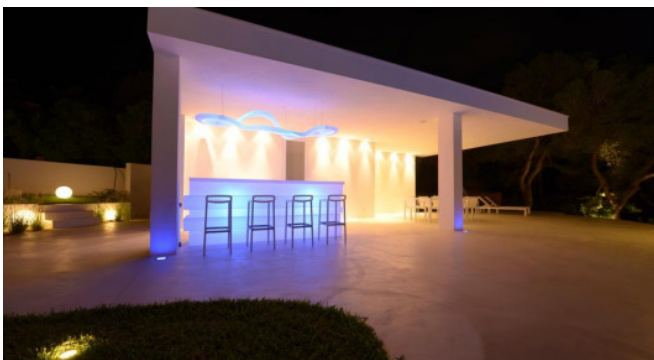

Description

Casa Soleada was built in 2013 and it is a futuristic luxury home, proudly overlooking the beautiful Bay of Cala D' Or. It hosts 6 bedrooms, 5 baths, a fitness room and a sauna. Garden grounds of about 4.200m² include a rock waterfall, a whirl pool and a large lagoon-like pool basin.

Situated in first sea line, the property boasts a private access to the ocean, as well as a private mooring for yachts up to 25 meters. The stunning, top notch interior of this exceptional property was designed by the owner himself, who created a unique, enchanting master piece. When entering the home be amazed by the beautiful 100-year old olive tree in the entrance hall. Other create features add to the exclusivity and inspiring style of Casa Soleada, a rare gem on Mallorca.

General Information

6-bedroom villa in Cala d'Or
Sea views
Direct ocean access
Mooring for yachts up to 25m
Large swimming pool
Whirlpool
Beautiful garden grounds with rock waterfall

Living and Dining

Spacious, light colored living and dining room
Floor-to-ceiling windows can be opened automatically by pressing one button
Bar
Access to garden and pool area
TV/SAT
Open fireplace
WLAN
Sauna
Fitness facilities

Image 24

Image 25

Image 26

Image 27

Image 28

Image 29

Image 30

Image 31