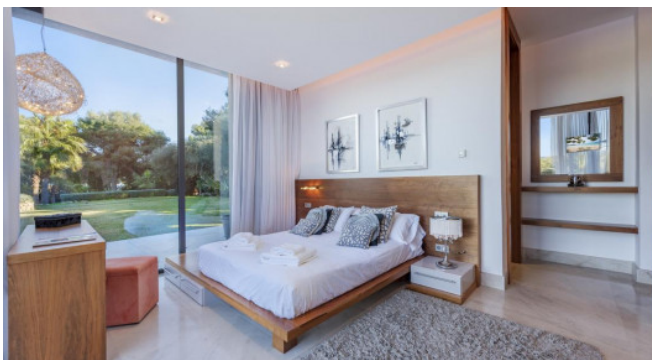

Description

Villa Casa Vidre is located in Sol de Mallorca, a quiet residential area close to the ocean. It is an architectural master stroke and embodies the timelessly contemporary Bauhaus style. The high-quality furnishing and finishing runs consistently through the entire villa and leaves nothing to be desired.. The impressive entrance area leads to a very spacious, open plan living and dining area. Large sliding doors allow access to a beautiful 250m² stone terrace and the beautiful garden with its terrific pool, consisting of 3 pools cascading into.

The stylish home hosts 6 generous bedrooms, all with stylishly appointed modern en-suite bathrooms. Portals Vells, the nearest beach, is a 10 minute stroll away.

Specials

Daily cleaning from 10AM to 1PM included

General Information

6-bedroom Luxury-Villa in Sol de Mallorca
impressive architectur
furniture and finishings of highest quality
air-con
WLAN
underfloor-heating

Living and Dining

beautiful, spacious living- and dining room in light colors
large dining table
views across the charming pool garden

Image 38

Image 39

Image 40

Image 41

Image 42

Image 43

Image 44

Image 45