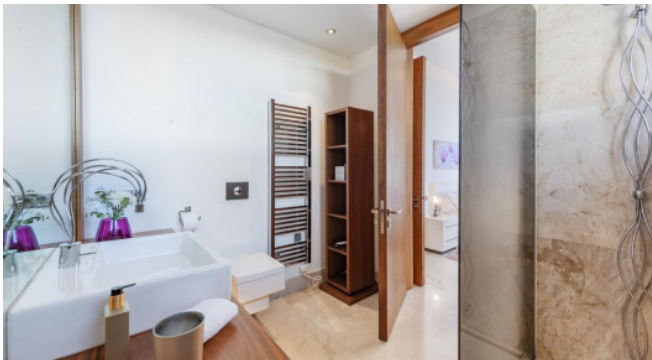

Description

Villa Casa Vidre is located in Sol de Mallorca, a quiet residential area close to the ocean. It is an architectural master stroke and embodies the timelessly contemporary Bauhaus style. The high-quality furnishing and finishing runs consistently through the entire villa and leaves nothing to be desired.. The impressive entrance area leads to a very spacious, open plan living and dining area. Large sliding doors allow access to a beautiful 250m² stone terrace and the beautiful garden with its terrific pool, consisting of 3 pools cascading into.

The stylish home hosts 6 generous bedrooms, all with stylishly appointed modern en-suite bathrooms. Portals Vells, the nearest beach, is a 10 minute stroll away.

Specials

Daily cleaning from 10AM to 1PM included

General Information

6-bedroom Luxury-Villa in Sol de Mallorca
impressive architectur
furniture and finishings of highest quality
air-con
WLAN
underfloor-heating

Living and Dining

beautiful, spacious living- and dining room in light colors
large dining table
views across the charming pool garden

Image 38

Image 39

Image 40

Image 41

Image 42

Image 43

Image 44

Image 45