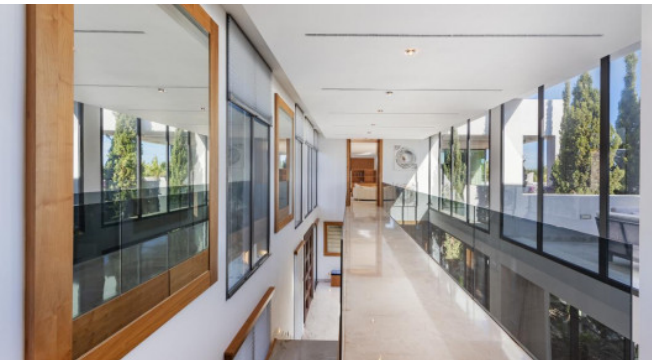

Description

Villa Casa Vidre is located in Sol de Mallorca, a quiet residential area close to the ocean. It is an architectural master stroke and embodies the timelessly contemporary Bauhaus style. The high-quality furnishing and finishing runs consistently through the entire villa and leaves nothing to be desired.. The impressive entrance area leads to a very spacious, open plan living and dining area. Large sliding doors allow access to a beautiful 250m² stone terrace and the beautiful garden with its terrific pool, consisting of 3 pools cascading into.

The stylish home hosts 6 generous bedrooms, all with stylishly appointed modern en-suite bathrooms. Portals Vells, the nearest beach, is a 10 minute stroll away.

Specials

Daily cleaning from 10AM to 1PM included

General Information

6-bedroom Luxury-Villa in Sol de Mallorca
impressive architectur
furniture and finishings of highest quality
air-con
WLAN
underfloor-heating

Living and Dining

beautiful, spacious living- and dining room in light colors
large dining table
views across the charming pool garden

Image 14

Image 15

Image 16

Image 17

Image 18

Image 19

Image 20

Image 21