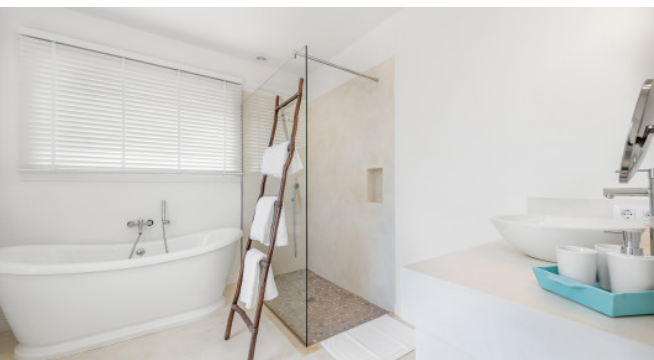

Luxury Hideaway

El Idilio

Location and size

Country	Europa
Region	Mallorca
Plot Size	15,000m ²
Capacity	8

Quick Facts

Bedrooms	4
Bathrooms	4
Rental Rate	from EUR 4,109,- / Week

Description

New build finca away of turbulent mass tourism. This idyllic finca is nestled in a 15,000 sqm plot, quiet and yet close to the beautiful beach Es Trenc in the southeast of the island. Refresh yourself in the 12m x 4m pool and relax while you make yourself comfortable on the daybed in the chill-out area. There are many covered and uncovered areas on the property where you can enjoy your holiday to the fullest. The house impresses with its design and the light-flooded rooms. The open, fully equipped kitchen invites you to cook together. The Mediterranean style of furnishing paired with bright colors and all technical standards ensures a special feel-good atmosphere. The house has 4 double bedrooms and can accommodate up to 8 guests. The underfloor heating, as well as the floor cooling for warmer days ensures a pleasant indoor climate.

Image 22

Image 23

Image 24

Image 25

Image 26

Image 27

Image 28

Image 29