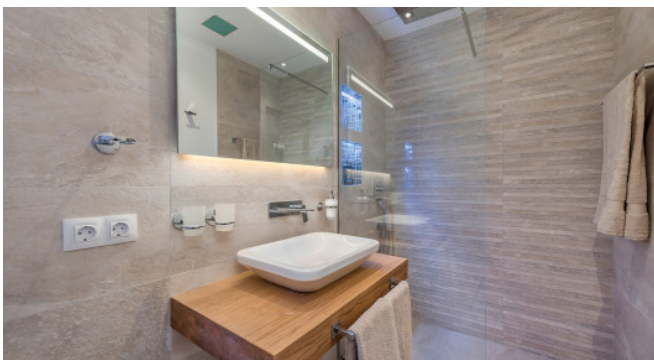

Description

The modern villa is located in the noble and quiet urbanization Nova Santa Ponsa. The property offers a high level of comfort and has 4 bedrooms, each with en suite bathrooms and direct access to the garden and pool area. The spacious open plan living and dining area with integrated kitchen leads to the covered outdoor terrace with a very nice panoramic view. The villa is only a short 5 minutes drive away from several beaches and the marina of Port Adriano with its numerous bars, restaurants and boutiques.

Image 19

Image 20

Image 21

Image 22

Image 23

Image 24

Image 25

Image 26