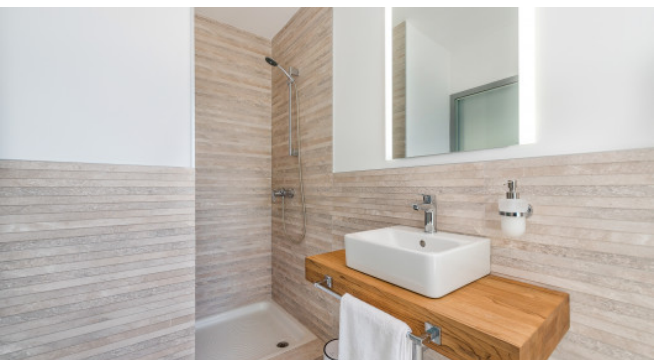

Description

The modern villa is located in the noble and quiet urbanization Nova Santa Ponsa. The property offers a high level of comfort and has 4 bedrooms, each with en suite bathrooms and direct access to the garden and pool area. The spacious open plan living and dining area with integrated kitchen leads to the covered outdoor terrace with a very nice panoramic view. The villa is only a short 5 minutes drive away from several beaches and the marina of Port Adriano with its numerous bars, restaurants and boutiques.

Image 11

Image 12

Image 13

Image 14

Image 15

Image 16

Image 17

Image 18