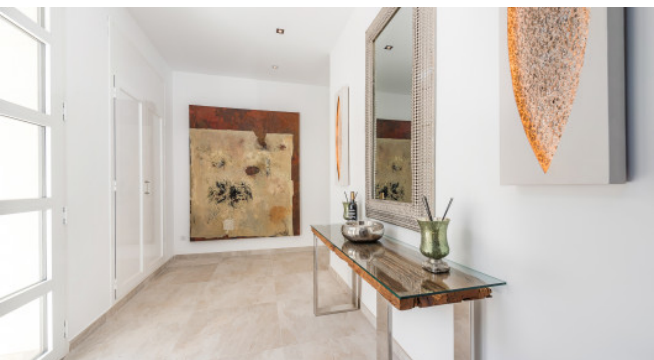

Description

The modern villa is located in the noble and quiet urbanization Nova Santa Ponsa. The property offers a high level of comfort and has 4 bedrooms, each with en suite bathrooms and direct access to the garden and pool area. The spacious open plan living and dining area with integrated kitchen leads to the covered outdoor terrace with a very nice panoramic view. The villa is only a short 5 minutes drive away from several beaches and the marina of Port Adriano with its numerous bars, restaurants and boutiques.

Living and Dining

Upscale, quiet residential area
Air conditioning throughout the house and all bedrooms
Modern, open plan living area with American kitchen
Large dining table
German satellite TV
Wireless internet access

Image 11

Image 12

Image 13

Image 14

Image 15

Image 16

Image 17

Image 18