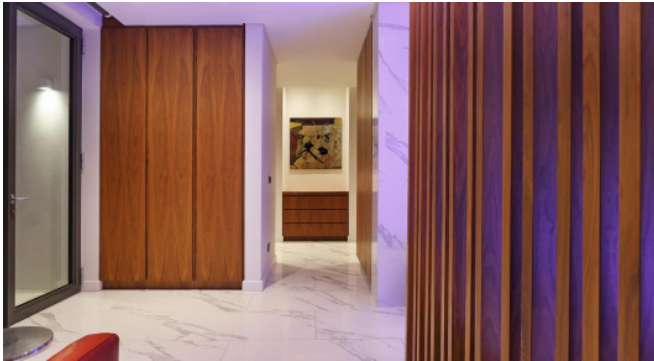

The Master bedroom encompasses the entire top floor giving a penthouse feel from the rest of the house. The second level of the villa has been designed to be the ultimate entertainer's paradise. A collaboration of metals, wood, designer lights, limited edition furniture and art pieces are scattered throughout with pops of colour that reflect the uplifting energy of this area. This is complimented with the open plan living area which flows to the front sea facing terrace with unobstructed sea views over the Ocean complete with infinity pool and biofuel fireplace, not to mention a weather protected terrace that can be closed completely. Indoor/outdoor living is captured with both sides being able to open up completely and is further enhanced with the TV that acts as a mirror reflecting the space. The lower level consists of the two guest bedrooms.

Image 16

Image 17

Image 18

Image 19

Image 20

Image 21

Image 22

Image 23