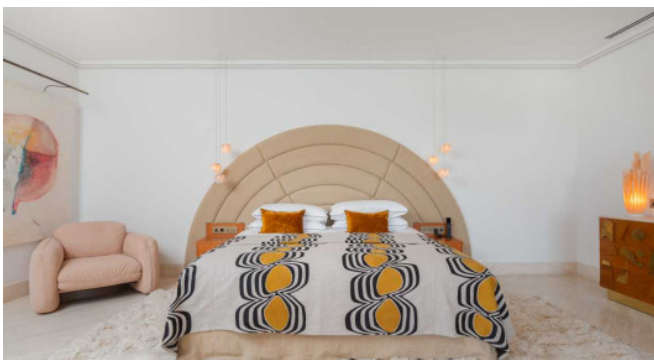

Spanning over 1000m², Can Xanudi features six bedrooms, all with en-suite bathrooms, and a large infinity pool. The house boasts open living areas with a fully equipped bar, jukebox, and billiard table seamlessly transitioning to the covered terrace and poolside. An integrated Airplay music system connects the pool terraces and bedrooms, while B&O speakers fill the living room.

Image 80

Image 81

Image 82

Image 83

Image 84

Image 85

Image 86

Image 87

Image 88

Image 89

Image 90

Image 91

Image 92

Image 93

Image 94

Image 95