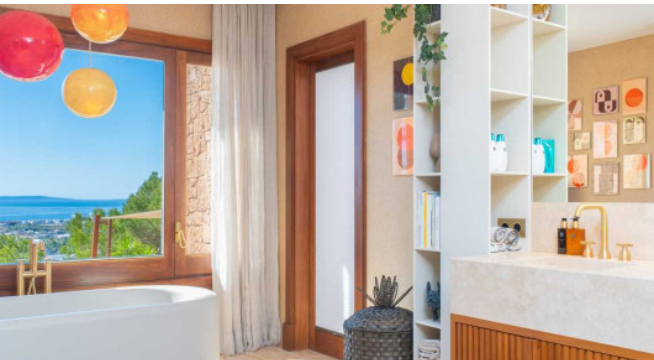

Spanning over 1000m², Can Xanudi features six bedrooms, all with en-suite bathrooms, and a large infinity pool. The house boasts open living areas with a fully equipped bar, jukebox, and billiard table seamlessly transitioning to the covered terrace and poolside. An integrated Airplay music system connects the pool terraces and bedrooms, while B&O speakers fill the living room.

Image 88

Image 89

Image 90

Image 91

Image 92

Image 93

Image 94

Image 95