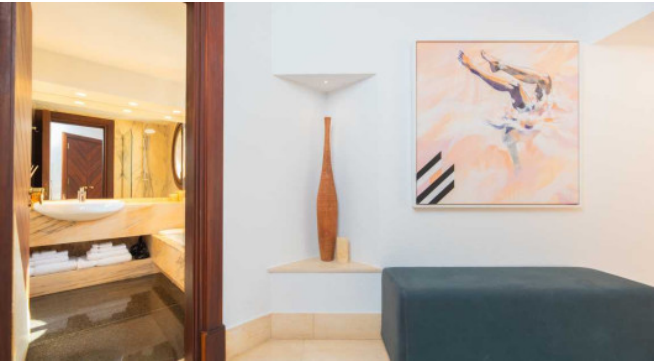

Spanning over 1000m², Can Xanudi features six bedrooms, all with en-suite bathrooms, and a large infinity pool. The house boasts open living areas with a fully equipped bar, jukebox, and billiard table seamlessly transitioning to the covered terrace and poolside. An integrated Airplay music system connects the pool terraces and bedrooms, while B&O speakers fill the living room.

Image 72

Image 73

Image 74

Image 75

Image 76

Image 77

Image 78

Image 79