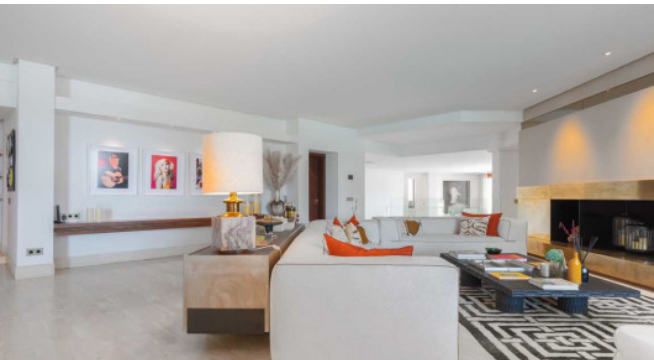

Spanning over 1000m², Can Xanudi features six bedrooms, all with en-suite bathrooms, and a large infinity pool. The house boasts open living areas with a fully equipped bar, jukebox, and billiard table seamlessly transitioning to the covered terrace and poolside. An integrated Airplay music system connects the pool terraces and bedrooms, while B&O speakers fill the living room.

Highlights include two covered outdoor dining areas, a modern gym, an entertainment room with a 75" TV, PlayStation, and Xbox, as well as a state-of-the-art outdoor entertainment system with a retractable 144" screen. The master bedroom offers a luxurious bathroom, office, and walk-in closet.

Outdoor spaces feature inviting swimming pools, waterfalls, sun terraces with daybeds, and a lawn area with an outdoor bar. Security features include advanced laser perimeters and AI-powered cameras.

The villa offers ultra-fast fiber-optic broadband and international channels in every room. A chef package is included, and DJ equipment and e-bikes are available.

Image 56

Image 57

Image 58

Image 59

Image 60

Image 61

Image 62

Image 63