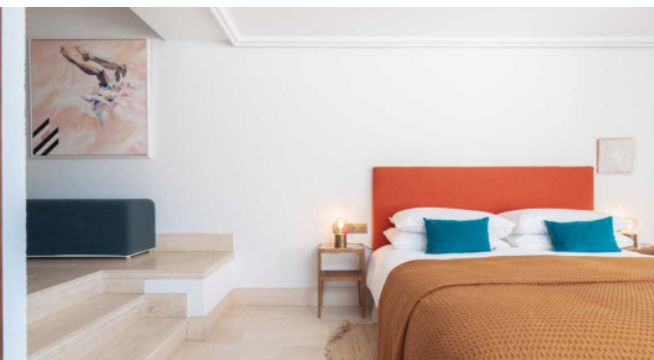

Spanning over 1000m², Can Xanudi features six bedrooms, all with en-suite bathrooms, and a large infinity pool. The house boasts open living areas with a fully equipped bar, jukebox, and billiard table seamlessly transitioning to the covered terrace and poolside. An integrated Airplay music system connects the pool terraces and bedrooms, while B&O speakers fill the living room.

Image 64

Image 65

Image 66

Image 67

Image 68

Image 69

Image 70

Image 71