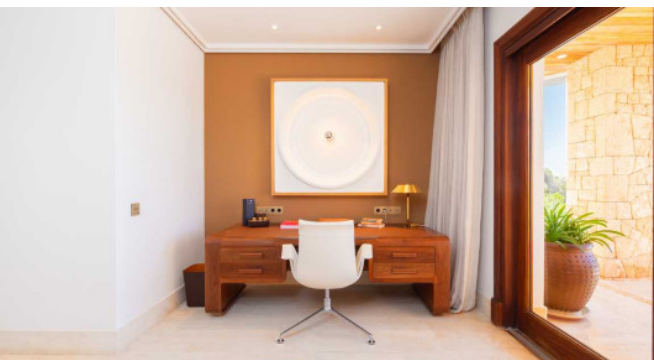

Spanning over 1000m², Can Xanudi features six bedrooms, all with en-suite bathrooms, and a large infinity pool. The house boasts open living areas with a fully equipped bar, jukebox, and billiard table seamlessly transitioning to the covered terrace and poolside. An integrated Airplay music system connects the pool terraces and bedrooms, while B&O speakers fill the living room.

Highlights include two covered outdoor dining areas, a modern gym, an entertainment room with a 75" TV, PlayStation, and Xbox, as well as a state-of-the-art outdoor entertainment system with a retractable 144" screen. The master bedroom offers a luxurious bathroom, office, and walk-in closet.

Image 88

Image 89

Image 90

Image 91

Image 92

Image 93

Image 94

Image 95