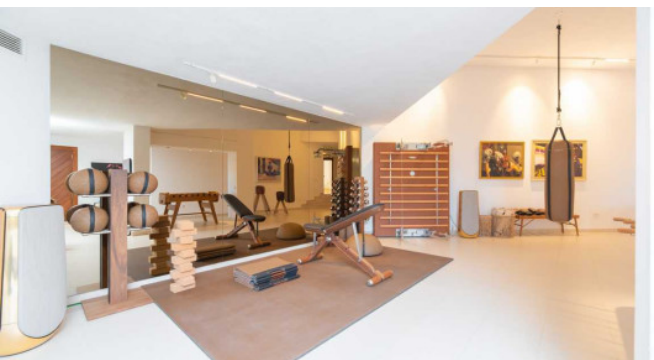

Spanning over 1000m², Can Xanudi features six bedrooms, all with en-suite bathrooms, and a large infinity pool. The house boasts open living areas with a fully equipped bar, jukebox, and billiard table seamlessly transitioning to the covered terrace and poolside. An integrated Airplay music system connects the pool terraces and bedrooms, while B&O speakers fill the living room.

Highlights include two covered outdoor dining areas, a modern gym, an entertainment room with a 75" TV, PlayStation, and Xbox, as well as a state-of-the-art outdoor entertainment system with a retractable 144" screen. The master bedroom offers a luxurious bathroom, office, and walk-in closet.

Outdoor spaces feature inviting swimming pools, waterfalls, sun terraces with daybeds, and a lawn area with an outdoor bar. Security features include advanced laser perimeters and AI-powered cameras.

The villa offers ultra-fast fiber-optic broadband and international channels in every room. A chef package is included, and DJ equipment and e-bikes are available.

Image 64

Image 65

Image 66

Image 67

Image 68

Image 69

Image 70

Image 71