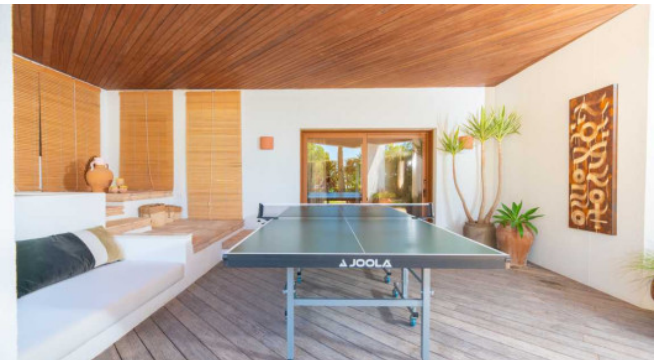

Spanning over 1000m², Can Xanudi features six bedrooms, all with en-suite bathrooms, and a large infinity pool. The house boasts open living areas with a fully equipped bar, jukebox, and billiard table seamlessly transitioning to the covered terrace and poolside. An integrated Airplay music system connects the pool terraces and bedrooms, while B&O speakers fill the living room.

Highlights include two covered outdoor dining areas, a modern gym, an entertainment room with a 75" TV, PlayStation, and Xbox, as well as a state-of-the-art outdoor entertainment system with a retractable 144" screen. The master bedroom offers a luxurious bathroom, office, and walk-in closet.

Outdoor spaces feature inviting swimming pools, waterfalls, sun terraces with daybeds, and a lawn area with an outdoor bar. Security features include advanced laser perimeters and AI-powered cameras.

The villa offers ultra-fast fiber-optic broadband and international channels in every room. A chef package is included, and DJ equipment and e-bikes are available.

Image 64

Image 65

Image 66

Image 67

Image 68

Image 69

Image 70

Image 71