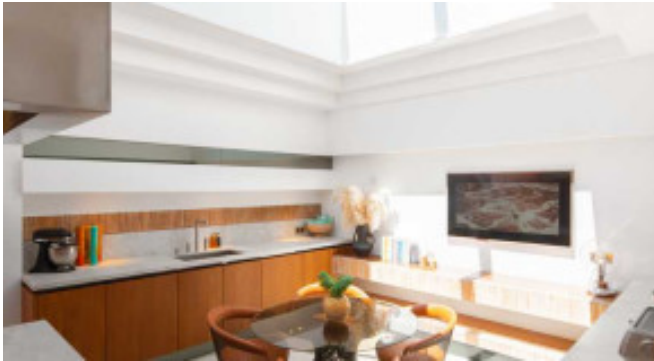

Spanning over 1000m², Can Xanudi features six bedrooms, all with en-suite bathrooms, and a large infinity pool. The house boasts open living areas with a fully equipped bar, jukebox, and billiard table seamlessly transitioning to the covered terrace and poolside. An integrated Airplay music system connects the pool terraces and bedrooms, while B&O speakers fill the living room.

Image 96

Image 97

Image 98

Image 99

Image 100

Image 101

Image 102

Image 103