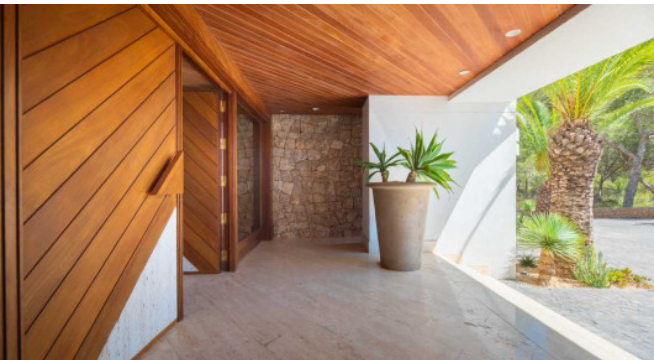

Outdoor spaces feature inviting swimming pools, waterfalls, sun terraces with daybeds, and a lawn area with an outdoor bar. Security features include advanced laser perimeters and AI-powered cameras.

The villa offers ultra-fast fiber-optic broadband and international channels in every room. A chef package is included, and DJ equipment and e-bikes are available.

Image 40

Image 41

Image 42

Image 43

Image 44

Image 45

Image 46

Image 47