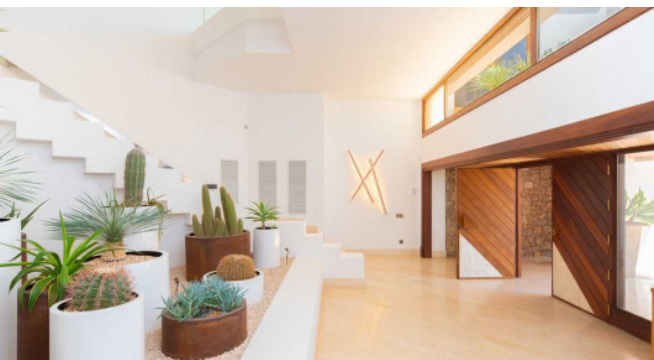

Spanning over 1000m², Can Xanudi features six bedrooms, all with en-suite bathrooms, and a large infinity pool. The house boasts open living areas with a fully equipped bar, jukebox, and billiard table seamlessly transitioning to the covered terrace and poolside. An integrated Airplay music system connects the pool terraces and bedrooms, while B&O speakers fill the living room.

Outdoor spaces feature inviting swimming pools, waterfalls, sun terraces with daybeds, and a lawn area with an outdoor bar. Security features include advanced laser perimeters and AI-powered cameras.

The villa offers ultra-fast fiber-optic broadband and international channels in every room. A chef package is included, and DJ equipment and e-bikes are available.

Image 40

Image 41

Image 42

Image 43

Image 44

Image 45

Image 46

Image 47