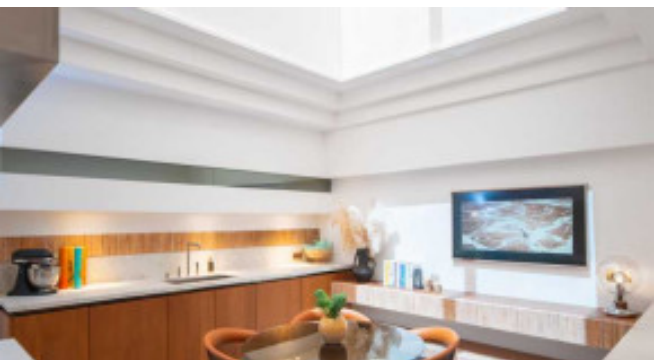

Spanning over 1000m², Can Xanudi features six bedrooms, all with en-suite bathrooms, and a large infinity pool. The house boasts open living areas with a fully equipped bar, jukebox, and billiard table seamlessly transitioning to the covered terrace and poolside. An integrated Airplay music system connects the pool terraces and bedrooms, while B&O speakers fill the living room.

Image 112

Image 113

Image 114

Image 115

Image 116

Image 117

Image 118

Image 119