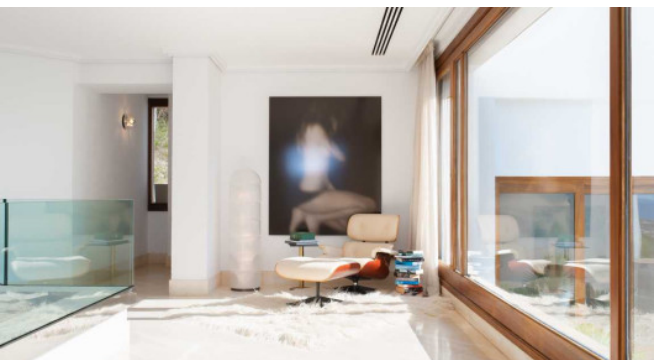

Spanning over 1000m², Can Xanudi features six bedrooms, all with en-suite bathrooms, and a large infinity pool. The house boasts open living areas with a fully equipped bar, jukebox, and billiard table seamlessly transitioning to the covered terrace and poolside. An integrated Airplay music system connects the pool terraces and bedrooms, while B&O speakers fill the living room.

Highlights include two covered outdoor dining areas, a modern gym, an entertainment room with a 75" TV, PlayStation, and Xbox, as well as a state-of-the-art outdoor entertainment system with a retractable 144" screen. The master bedroom offers a luxurious bathroom, office, and walk-in closet.

Outdoor spaces feature inviting swimming pools, waterfalls, sun terraces with daybeds, and a lawn area with an outdoor bar. Security features include advanced laser perimeters and AI-powered cameras.

The villa offers ultra-fast fiber-optic broadband and international channels in every room. A chef package is included, and DJ equipment and e-bikes are available.

Image 56

Image 57

Image 58

Image 59

Image 60

Image 61

Image 62

Image 63