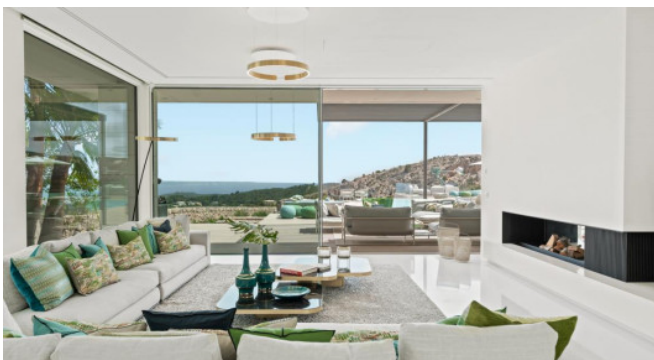

## Description

Villa Chameleon, located on a promontory in the luxury urbanisation of Son Vida, is a true masterpiece of modern architecture and offers breathtaking panoramic views of the sea and the historic city of Palma, including the iconic cathedral. The main house extends over various floors and offers spacious living and sleeping areas as well as exclusive amenities such as a home cinema and a wellness area with gym, spa, sauna and a heated indoor pool. A games room also provides entertainment.

The interior of the villa is of the high standard expected of a property of this class, with designer fixtures and fittings that leave nothing to be desired. The large show kitchen will delight any home chef and the numerous contemporary artworks add an extra touch of elegance and exclusivity to the property.

## Specials

Villa Chameleon is a prime example of modern architecture and technology. With its extensive LED lighting, controlled by an intelligent home system, it offers the opportunity to personalise the ambience of the house as desired. The lighting can be adjusted individually for each room, allowing residents to choose the colour scheme of the entire house and outdoor area according to mood or occasion.

Image 48

Image 49

Image 50

Image 51

Image 52

Image 53

Image 54

Image 55