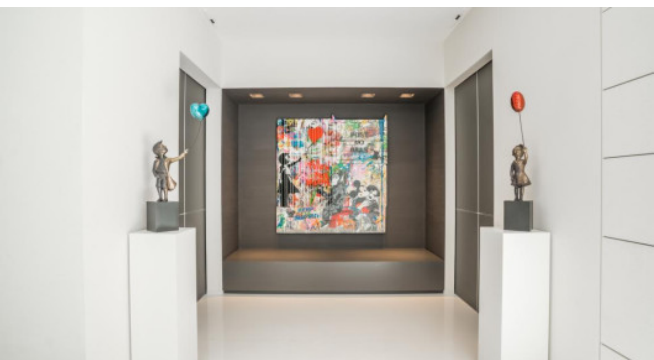

## Description

Villa Chameleon, located on a promontory in the luxury urbanisation of Son Vida, is a true masterpiece of modern architecture and offers breathtaking panoramic views of the sea and the historic city of Palma, including the iconic cathedral. The main house extends over various floors and offers spacious living and sleeping areas as well as exclusive amenities such as a home cinema and a wellness area with gym, spa, sauna and a heated indoor pool. A games room also provides entertainment.

The interior of the villa is of the high standard expected of a property of this class, with designer fixtures and fittings that leave nothing to be desired. The large show kitchen will delight any home chef and the numerous contemporary artworks add an extra touch of elegance and exclusivity to the property.

## Specials

Villa Chameleon is a prime example of modern architecture and technology. With its extensive LED lighting, controlled by an intelligent home system, it offers the opportunity to personalise the ambience of the house as desired. The lighting can be adjusted individually for each room, allowing residents to choose the colour scheme of the entire house and outdoor area according to mood or occasion.

Image 24

Image 25

Image 26

Image 27

Image 28

Image 29

Image 30

Image 31