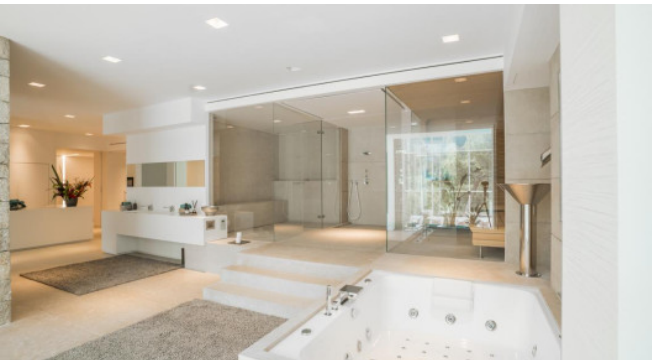

The interior of the villa is of the high standard expected of a property of this class, with designer fixtures and fittings that leave nothing to be desired. The large show kitchen will delight any home chef and the numerous contemporary artworks add an extra touch of elegance and exclusivity to the property.

The second basement is a retreat for relaxation and well-being. It houses a spacious wellness area with a heated indoor pool overlooking the greenery, as well as a sauna, steam sauna, spa and gym. There is also a games room on this level. The ground floor offers a home cinema with a large screen, perfect for movie nights or watching sporting events in an impressive setting. Villa Chameleon is therefore not just a home, but an experience space that combines luxury and technology.

## General Information

High end luxury Villa with 3 pools and stunning sea view  
Guest house  
all together 10 bedrooms and 9 bathrooms  
under floor heating  
central Aircondition  
spacious heatable pool with lifting floor and pivoting bridge  
a second heatable outdoor pool with glass wall  
heated indoor pool with beheizter Innenpool mit Blick ins Grüne  
indoor whirlpool  
Sauna  
Crash ice maker to cool the body after the sauna  
GYM  
Home cinema  
Playroom with pool billard etc  
spacious loft like living area with access to the pool area  
roofed and open pool terrace  
LED illumination interior and exterior  
2 elevators to access all levels  
intelligent house control (Bus system)  
high speed internet and Wifi in all areas  
SAT TV and Smart TV's  
Sonos Music system indoor and outdoor  
Show Kitchen  
Garage for 8 cars

Image 80

Image 81

Image 82

Image 83

Image 84

Image 85

Image 86

Image 87