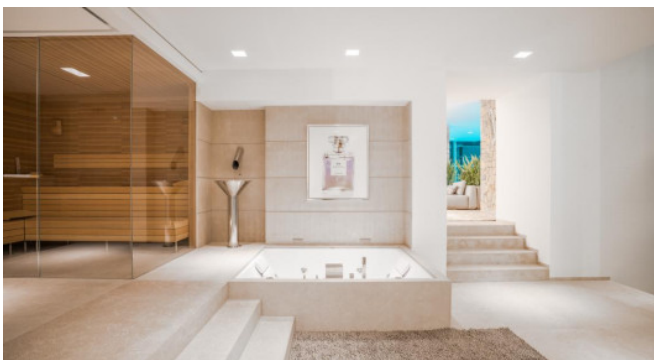

The second basement is a retreat for relaxation and well-being. It houses a spacious wellness area with a heated indoor pool overlooking the greenery, as well as a sauna, steam sauna, spa and gym. There is also a games room on this level. The ground floor offers a home cinema with a large screen, perfect for movie nights or watching sporting events in an impressive setting. Villa Chameleon is therefore not just a home, but an experience space that combines luxury and technology.

## General Information

High end luxury Villa with 3 pools and stunning sea view  
Guest house  
all together 10 bedrooms and 9 bathrooms  
under floor heating  
central Aircondition  
spacious heatable pool with lifting floor and pivoting bridge  
a second heatable outdoor pool with glass wall  
heated indoor pool with beheizter Innenpool mit Blick ins Grüne  
indoor whirlpool  
Sauna  
Crash ice maker to cool the body after the sauna  
GYM  
Home cinema  
Playroom with pool billard etc  
spacious loft like living area with access to the pool area  
roofed and open pool terrace  
LED illumination interior and exterior  
2 elevators to access all levels  
intelligent house control (Bus system)  
high speed internet and Wifi in all areas  
SAT TV and Smart TV's  
Sonos Music system indoor and outdoor  
Show Kitchen  
Garage for 8 cars

Image 96

Image 97

Image 98

Image 99

Image 100

Image 101

Image 102

Image 103