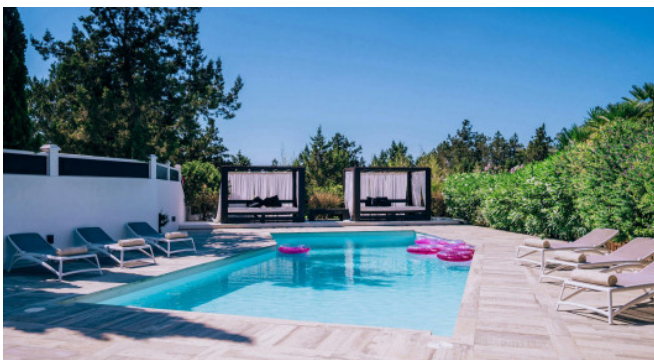

By the pool, a shady, cosy lounge area invites you to relax, flanked by two spacious cabanas that offer ideal protection from the intense Ibiza sun. There is also an outdoor barbecue station with bar and a dining area, perfect for cosy Spanish evenings in the open air.

Villa Labonita is a spacious property with air conditioning and high-speed WiFi, which is available both in the house and in the garden.

The house impresses with a light-flooded, modern kitchen, a spacious living area and a large TV room equipped with a 62-inch TV, Netflix and English channels.

Image 8

Image 9

Image 10

Image 11

Image 12

Image 13

Image 14

Image 15