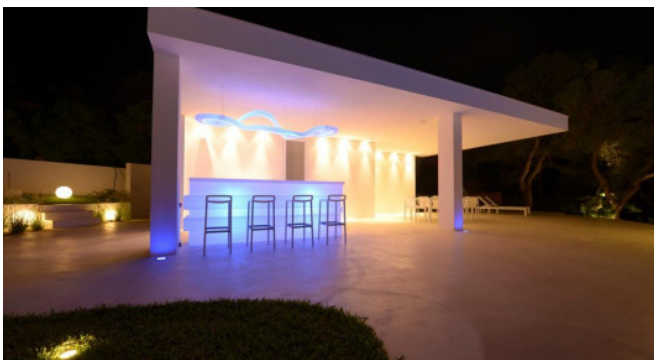

## Description

Casa Soleada was built in 2013 and it is a futuristic luxury home, proudly overlooking the beautiful Bay of Cala D' Or. It hosts 6 bedrooms, 5 baths, a fitness room and a sauna. Garden grounds of about 4.200m<sup>2</sup> include a rock waterfall, a whirl pool and a large lagoon-like pool basin.

Situated in first sea line, the property boasts a private access to the ocean, as well as a private mooring for yachts up to 25 meters. The stunning, top notch interior of this exceptional property was designed by the owner himself, who created a unique, enchanting master piece. When entering the home be amazed by the beautiful 100-year old olive tree in the entrance hall. Other create features add to the exclusivity and inspiring style of Casa Soleada, a rare gem on Mallorca.

## Outdoors

First sea line sea views  
Landscaped garden grounds  
Partly sun-shaded terrace, well-furnished  
Lagoon-like pool basin  
Private mooring for yachts up to 25 meter  
Rock waterfall

Image 24

Image 25

Image 26

Image 27

Image 28

Image 29

Image 30

Image 31