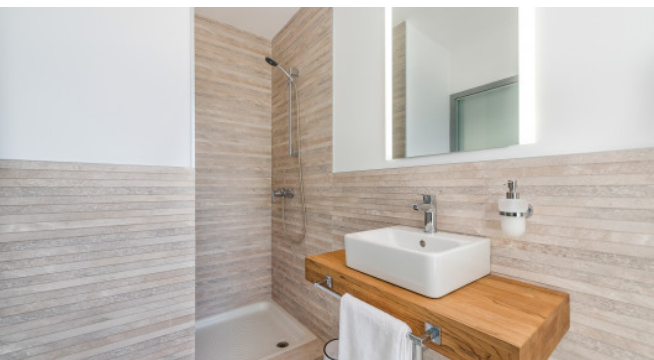

## Description

The modern villa is located in the noble and quiet urbanization Nova Santa Ponsa. The property offers a high level of comfort and has 4 bedrooms, each with en suite bathrooms and direct access to the garden and pool area. The spacious open plan living and dining area with integrated kitchen leads to the covered outdoor terrace with a very nice panoramic view. The villa is only a short 5 minutes drive away from several beaches and the marina of Port Adriano with its numerous bars, restaurants and boutiques.

Image 16

Image 17

Image 18

Image 19

Image 20

Image 21

Image 22

Image 23