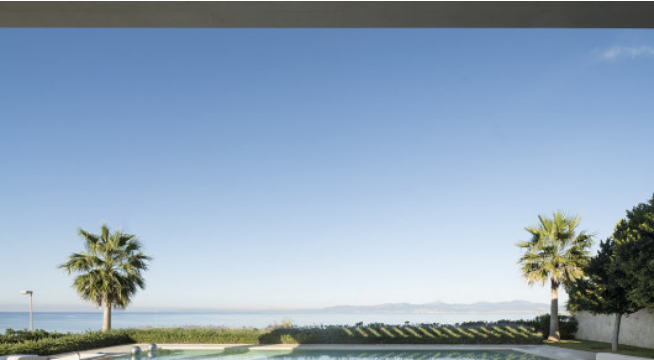

## Description

Spectacular, family friendly villa in modern design situated in first sea line of Son Veri Nou. Enjoy the view of Palma Bay from the private pool and linger on the spacious terrace. Feel free in the open plan living area on the ground floor with fully equipped designer kitchen. Relax in the sleeping areas on the first floor and wake up with a sea view.

## Outdoors

Spectacular location with panoramic views over the sea and the coast

Chill-out area

Large sun terrace

Pool

Outdoor dining table

# Images

Image 1

Image 2

Image 3

Image 4

Image 5

Image 6

Image 7