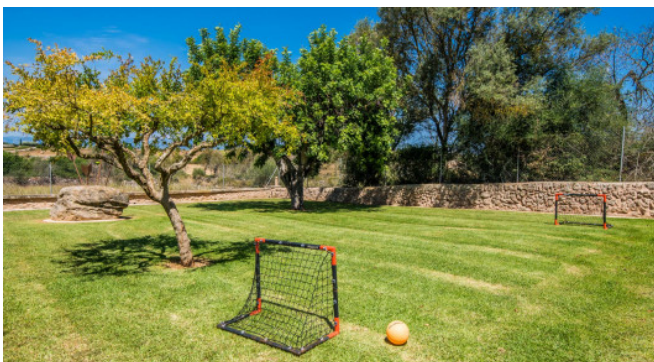

Description

Villa Es Boscarro is a contemporary villa near Santa Margalida, furnished with attention to detail. It is set in 14,000sqm of land with lemon and orange trees.

This villa is suitable for holidays in all seasons. You can chill out on Balinese beds by the 12x5 m salt water pool and separate Jacuzzi and play billiards or table tennis. Music and WiFi are also provided at the pool.

Image 64

Image 65

Image 66

Image 67

Image 68

Image 69

Image 70

Image 71