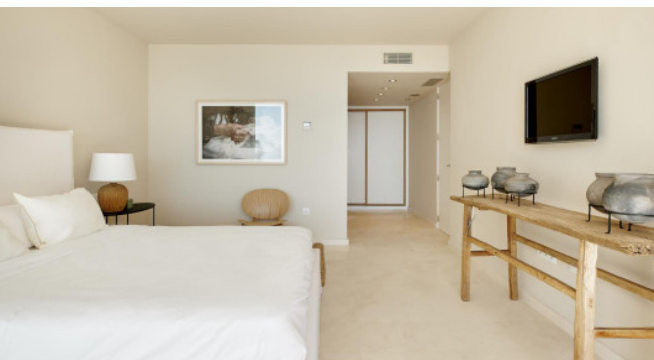

The villa has three bedrooms, each with its own bathroom. The "Chill Out Area" is the perfect place to unwind and relax. The infinity pool is another highlight of the villa and offers a unique opportunity to enjoy the sea view.

The Ibizan interior design is minimalist and modern, giving the villa a special atmosphere. The Sonos sound system provides the perfect background music and rounds off the overall experience.

Villa Ibiza is the ideal place to escape from everyday life and dream. Here you can let your soul dangle and completely relax. Whether alone or with friends and family, the villa offers everything you need for an unforgettable holiday in Ibiza.

Specials

The large infinity pool with spectacular sea views refreshes on hot days. Enjoy wonderful sunrises with your first tea or coffee.

General Information

Sensational sea view
Heated infinity pool with staircase access
Large pool terrace with lounge areas
Spacious living area with branded kitchen
Bedrooms with en suite bathrooms
Dining room with table for 10 people
Sat TV with Smart TV
Internet and W-Lan
Air conditioning hot/cold
Alarm system
Sonos Sound System

Image 27

Image 28

Image 29

Image 30

Image 31

Image 32

Image 33

Image 34