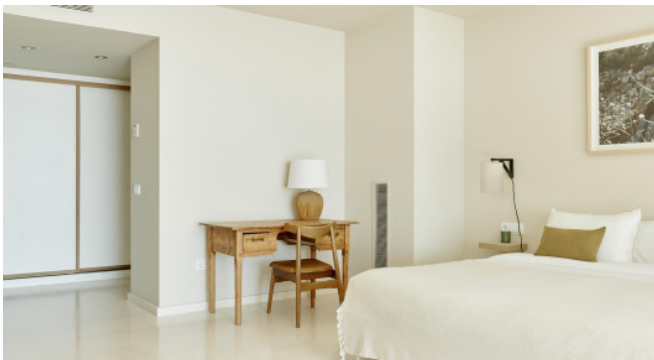

Description

Villa Ibiza is an architectural masterpiece that nestles perfectly into the island's landscape on the slopes of Roca Llisa, halfway between Ibiza Town and Santa Eulalia del Rio. The modern architecture with its clean lines and large window fronts offers breathtaking views of the sea and the surrounding nature. The expansive terraces and "chill out areas" invite you to linger and offer enough space for cosy evenings with friends or family.

The villa has three bedrooms, each with its own bathroom. The "Chill Out Area" is the perfect place to unwind and relax. The infinity pool is another highlight of the villa and offers a unique opportunity to enjoy the sea view.

The Ibizan interior design is minimalist and modern, giving the villa a special atmosphere. The Sonos sound system provides the perfect background music and rounds off the overall experience.

Villa Ibiza is the ideal place to escape from everyday life and dream. Here you can let your soul dangle and completely relax. Whether alone or with friends and family, the villa offers everything you need for an unforgettable holiday in Ibiza.

Image 19

Image 20

Image 21

Image 22

Image 23

Image 24

Image 25

Image 26