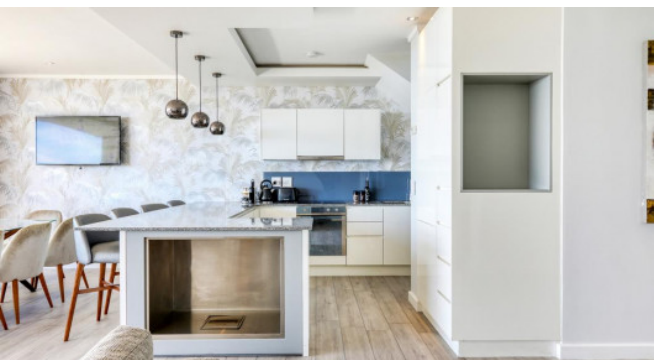

Description

This exceptional 6 bedroom villa has been recently renovated (2022) and is located in the heart of Bakoven. Here 2 villas with 3 bedrooms each, have been combined into one large and comfortable villa. The rooftop terrace offers breathtaking views of the ocean and the Twelve Apostles mountain range. This villa has been cleverly designed with airy open plan living spaces, 2 feng shui courtyards and 2 plunge pools.

As you enter each area of the property, you enter the open plan living, dining and kitchen area. There is also a guest bathroom on this level. The kitchen is fully equipped with everything you need for your vacation, including a dishwasher, washer, dryer, and microwave. The dining table can seat 6 people. There is also an L-shaped couch and a flat screen TV with DSTV connection. The living room opens onto a smaller terrace overlooking the sea.

Open plan living area

Beautifully decorated

6 seater dining table

L-shaped couch

Satellite TV

Smaller terrace off the living room overlooking the sea

Guest bathroom

Middle pajama lounge

Image 5

Image 6

Image 7

Image 8

Image 9

Image 10

Image 11

Image 12