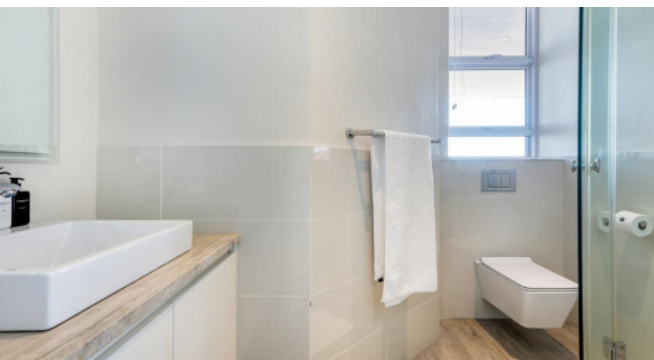

The respective master bedrooms are located on the upper floor, where you also access the roof terrace with its magnificent 180-degree views over the Atlantic Ocean. The master bedrooms are light and airy and feature a walk-in dressing area and a large bathroom with bathtub, double vanity and walk-in double shower.

Each of the other two bedrooms are located one floor below and each has an en-suite bathroom with shower and access to a separate terrace with outdoor seating for 6.

This property is ideal for those who like to travel together but also each want their own space.

TV with satellite reception

Master Bedroom

Each on the upper floor:

King-size bed

Large en-suite bathroom with soaking tub, double vanity and walk-in double shower

Walk-in dressing area

Air conditioning

Direct access to the roof terrace

Image 29

Image 30

Image 31

Image 32

Image 33

Image 34

Image 35

Image 36