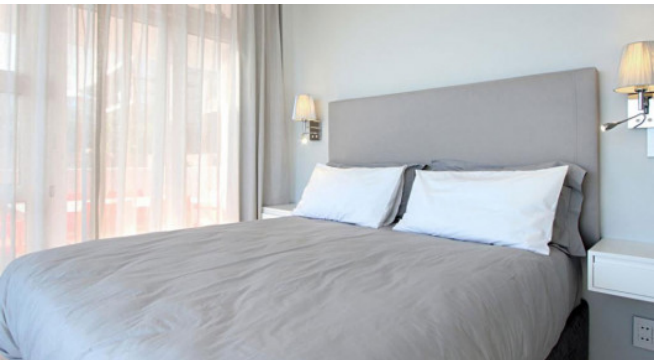

The respective master bedrooms are located on the upper floor, where you also access the roof terrace with its magnificent 180-degree views over the Atlantic Ocean. The master bedrooms are light and airy and feature a walk-in dressing area and a large bathroom with bathtub, double vanity and walk-in double shower.

Each of the other two bedrooms are located one floor below and each has an en-suite bathroom with shower and access to a separate terrace with outdoor seating for 6.

This property is ideal for those who like to travel together but also each want their own space.

TV with satellite reception

Master Bedroom

Each on the upper floor:

King-size bed

Large en-suite bathroom with soaking tub, double vanity and walk-in double shower

Walk-in dressing area

Air conditioning

Direct access to the roof terrace

Image 53

Image 54

Image 55

Image 56

Image 57

Image 58

Image 59

Image 60