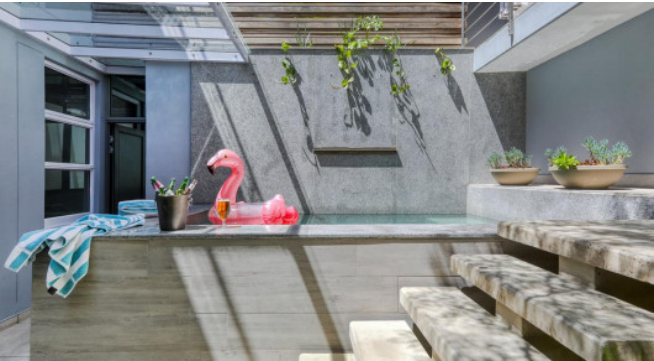

Description

This exceptional 6 bedroom villa has been recently renovated (2022) and is located in the heart of Bakoven. Here 2 villas with 3 bedrooms each, have been combined into one large and comfortable villa. The rooftop terrace offers breathtaking views of the ocean and the Twelve Apostles mountain range. This villa has been cleverly designed with airy open plan living spaces, 2 feng shui courtyards and 2 plunge pools.

Both parts of the villa are uniquely designed as the different levels are all built around the central courtyard with the plunge pool. This allows a group to use different areas of the villa and not necessarily be in the same living area or outdoor area at the same time.

Outdoor dining under beautiful pergola

Built-in gas BBQ on the terrace

Outdoor seating on the roof terrace

Garden courtyard

Fen Shui garden

View of the sea and the mountains

Service

Parking garage with space for 3 cars

Image 37

Image 38

Image 39

Image 40

Image 41

Image 42

Image 43

Image 44