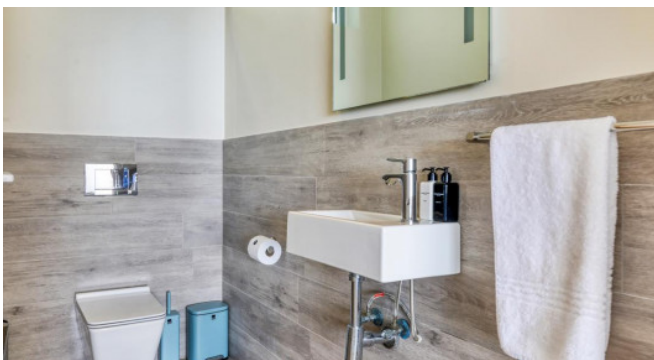

Each of the other two bedrooms are located one floor below and each has an en-suite bathroom with shower and access to a separate terrace with outdoor seating for 6.

This property is ideal for those who like to travel together but also each want their own space.

TV with satellite reception

Master Bedroom

Each on the upper floor:

King-size bed

Large en-suite bathroom with soaking tub, double vanity and walk-in double shower

Walk-in dressing area

Air conditioning

Direct access to the roof terrace

Image 29

Image 30

Image 31

Image 32

Image 33

Image 34

Image 35

Image 36