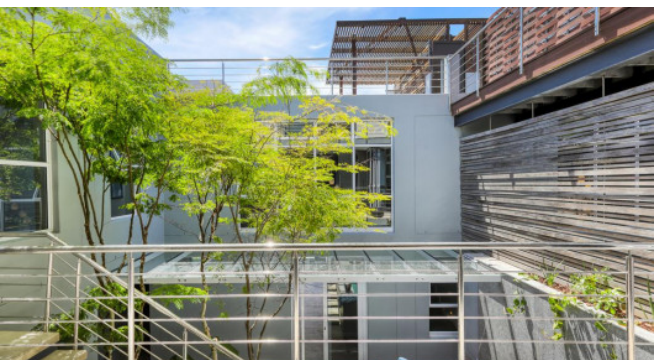

Description

This exceptional 6 bedroom villa has been recently renovated (2022) and is located in the heart of Bakoven. Here 2 villas with 3 bedrooms each, have been combined into one large and comfortable villa. The rooftop terrace offers breathtaking views of the ocean and the Twelve Apostles mountain range. This villa has been cleverly designed with airy open plan living spaces, 2 feng shui courtyards and 2 plunge pools.

Both parts of the villa are uniquely designed as the different levels are all built around the central courtyard with the plunge pool. This allows a group to use different areas of the villa and not necessarily be in the same living area or outdoor area at the same time.

General Information

Each with:

Centrally located

180 degree sea view from the roof terrace

2 pools to dive into

Magnificent view of the mountains and the sea

Perfect for large groups

Recently renovated

Image 29

Image 30

Image 31

Image 32

Image 33

Image 34

Image 35

Image 36