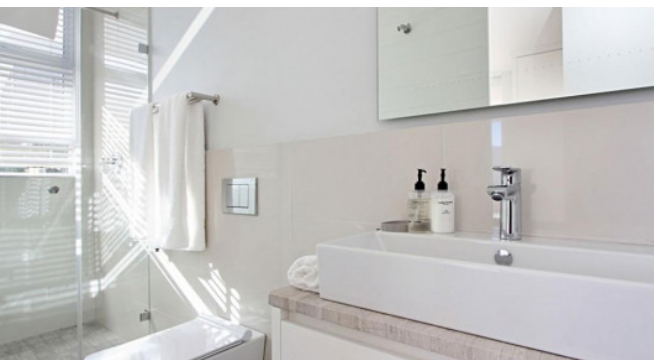

The respective master bedrooms are located on the upper floor, where you also access the roof terrace with its magnificent 180-degree views over the Atlantic Ocean. The master bedrooms are light and airy and feature a walk-in dressing area and a large bathroom with bathtub, double vanity and walk-in double shower.

Each of the other two bedrooms are located one floor below and each has an en-suite bathroom with shower and access to a separate terrace with outdoor seating for 6.

This property is ideal for those who like to travel together but also each want their own space.

TV with satellite reception

Master Bedroom

Each on the upper floor:

King-size bed

Large en-suite bathroom with soaking tub, double vanity and walk-in double shower

Walk-in dressing area

Air conditioning

Direct access to the roof terrace

Image 53

Image 54

Image 55

Image 56

Image 57

Image 58

Image 59

Image 60