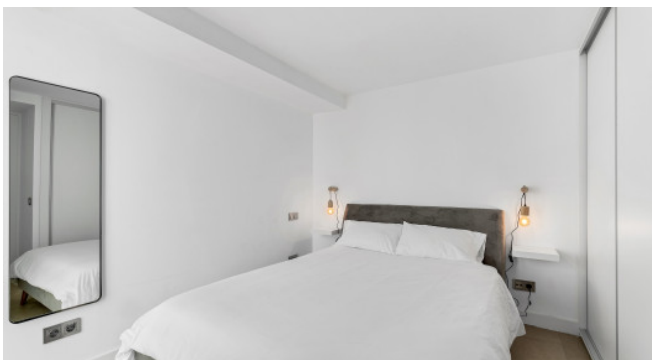

Description

Beautiful villa on the Golden Mile, just 2 minutes walk from the beach, perfectly located between Puente Romano and Puerto Banús.

The perfect retreat for those seeking a true Mediterranean experience in close proximity to the sea. Villa Rio Verde combines Andalusian architecture with a luxurious and refined interior. Nestled between the well-known neighborhoods of Puente Romano and Puerto Banús and just a stone's throw from the beach, this property is ideal for your next vacation.

The villa has four bedrooms and four bathrooms and can comfortably accommodate a group of eight people. The indoor living and dining room has an open kitchen concept and allows for a seamless transition from indoors to outdoors. Upstairs bedrooms have access to a private balcony. The villa features a soft design, but also has a cozy feel.

Image 14

Image 15

Image 16

Image 17

Image 18

Image 19

Image 20

Image 21