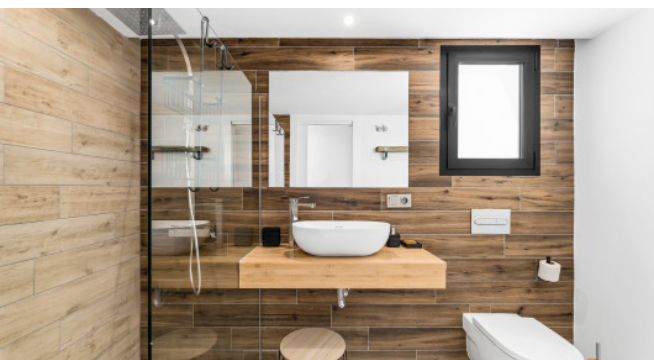

Description

Beautiful villa on the Golden Mile, just 2 minutes walk from the beach, perfectly located between Puente Romano and Puerto Banús.

The perfect retreat for those seeking a true Mediterranean experience in close proximity to the sea. Villa Rio Verde combines Andalusian architecture with a luxurious and refined interior. Nestled between the well-known neighborhoods of Puente Romano and Puerto Banús and just a stone's throw from the beach, this property is ideal for your next vacation.

The villa has four bedrooms and four bathrooms and can comfortably accommodate a group of eight people. The indoor living and dining room has an open kitchen concept and allows for a seamless transition from indoors to outdoors. Upstairs bedrooms have access to a private balcony. The villa features a soft design, but also has a cozy feel.

Image 22

Image 23

Image 24

Image 25

Image 26

Image 27

Image 28

Image 29