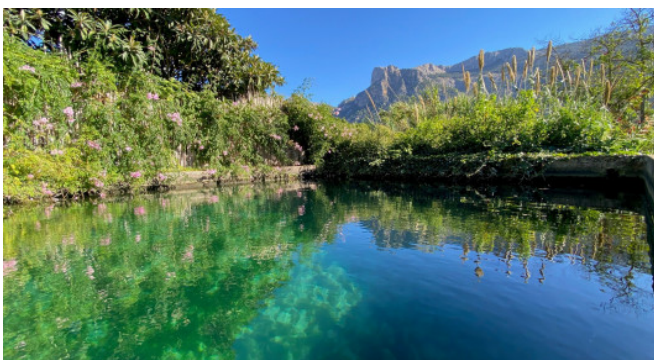

Nestled in the natural surroundings of the mountain town of Soller with fantastic views of the Tramuntana mountains, the finca is the ideal place to escape from everyday life and unwind. The large pool with terrace and wide lawns offer space to relax and enjoy.

Outdoors

Large pool 12 x 6 metres with entry by ladder

lawn areas

Chill-out lounge and large dining table

various retreats on the large property

fountain

large water basin to provide water for irrigation

wonderful views of the Tramuntana mountains

Image 56

Image 57

Image 58

Image 59

Image 60

Image 61