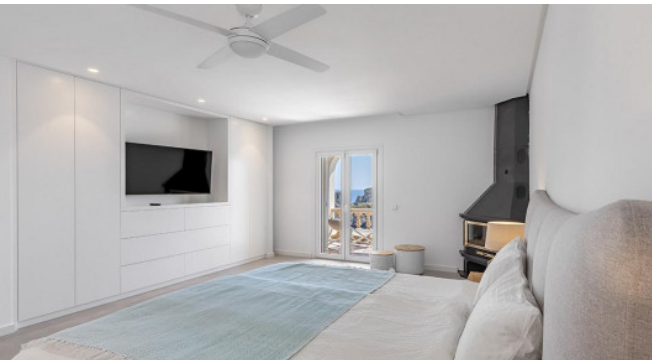

Description

Villa Malgrats is a outstanding and breathtaking completely renovated Villa with luxurious interior and stunning sea view, located directly at the sea front. 5 Bedrooms and 5 Bathrooms offer enough space for a relaxing vacation.

Central heating

german Satellite TV and Sonos sound system

Master Bedroom

Large pool area with sun beds

Pool 8m x 4m, heatable, in the shape of the Balearic Islands Mallorca, Menorca and Ibiza with Cascada

Image 20

Image 21

Image 22

Image 23

Image 24

Image 25

Image 26

Image 27