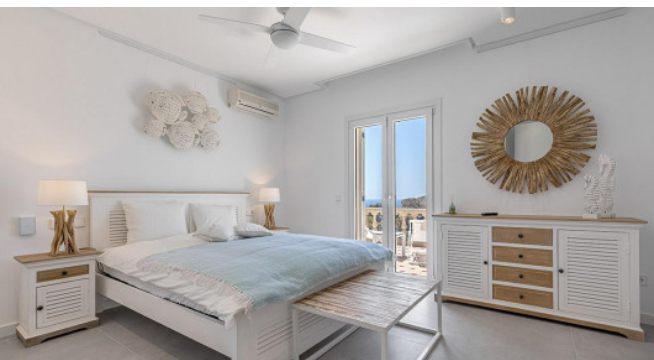

Description

Villa Malgrats is a outstanding and breathtaking completely renovated Villa with luxurious interior and stunning sea view, located directly at the sea front. 5 Bedrooms and 5 Bathrooms offer enough space for a relaxing vacation.

Image 20

Image 21

Image 22

Image 23

Image 24

Image 25

Image 26

Image 27