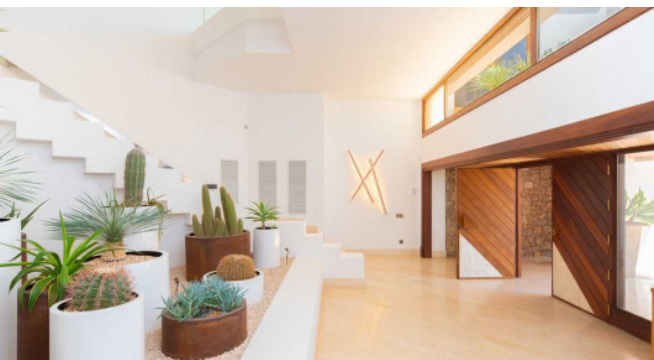

Spanning over 1000m<sup>2</sup>, Can Xanudi features six bedrooms, all with en-suite bathrooms, and a large infinity pool. The house boasts open living areas with a fully equipped bar, jukebox, and billiard table seamlessly transitioning to the covered terrace and poolside. An integrated Airplay music system connects the pool terraces and bedrooms, while B&O speakers fill the living room.

Outdoor spaces feature inviting swimming pools, waterfalls, sun terraces with daybeds, and a lawn area with an outdoor bar. Security features include advanced laser perimeters and AI-powered cameras.

The villa offers ultra-fast fiber-optic broadband and international channels in every room. A chef package is included, and DJ equipment and e-bikes are available.

### Living:

Premium living in a luxurious environment  
Spacious, stylishly furnished living areas  
Seamless connection to outdoor spaces  
Cozy fireplace for relaxed evenings  
Fully equipped bar  
Modern entertainment amenities such as Smart TVs  
Integrated music system

Image 40

Image 41

Image 42

Image 43

Image 44

Image 45

Image 46

Image 47