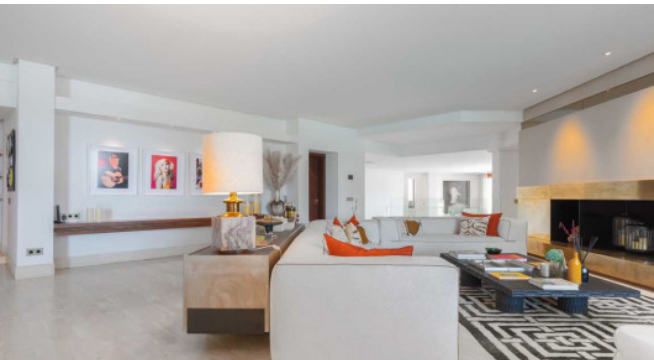

Spanning over 1000m<sup>2</sup>, Can Xanudi features six bedrooms, all with en-suite bathrooms, and a large infinity pool. The house boasts open living areas with a fully equipped bar, jukebox, and billiard table seamlessly transitioning to the covered terrace and poolside. An integrated Airplay music system connects the pool terraces and bedrooms, while B&O speakers fill the living room.

## Living and Dining

### Living:

Premium living in a luxurious environment  
Spacious, stylishly furnished living areas  
Seamless connection to outdoor spaces  
Cozy fireplace for relaxed evenings  
Fully equipped bar  
Modern entertainment amenities such as Smart TVs  
Integrated music system

Image 56

Image 57

Image 58

Image 59

Image 60

Image 61

Image 62

Image 63