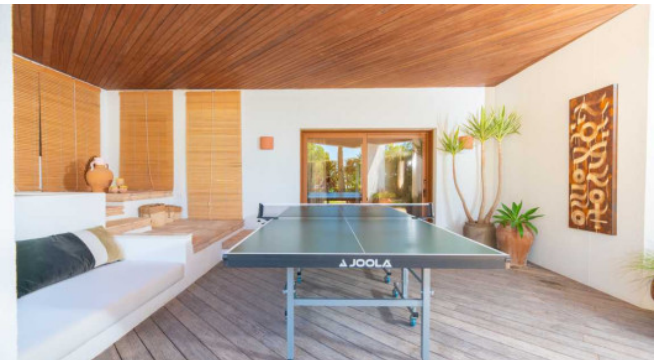

Highlights include two covered outdoor dining areas, a modern gym, an entertainment room with a 75" TV, PlayStation, and Xbox, as well as a state-of-the-art outdoor entertainment system with a retractable 144" screen. The master bedroom offers a luxurious bathroom, office, and walk-in closet.

Outdoor spaces feature inviting swimming pools, waterfalls, sun terraces with daybeds, and a lawn area with an outdoor bar. Security features include advanced laser perimeters and AI-powered cameras.

The villa offers ultra-fast fiber-optic broadband and international channels in every room. A chef package is included, and DJ equipment and e-bikes are available.

### Living:

Premium living in a luxurious environment  
Spacious, stylishly furnished living areas  
Seamless connection to outdoor spaces  
Cozy fireplace for relaxed evenings  
Fully equipped bar  
Modern entertainment amenities such as Smart TVs  
Integrated music system

Image 64

Image 65

Image 66

Image 67

Image 68

Image 69

Image 70

Image 71