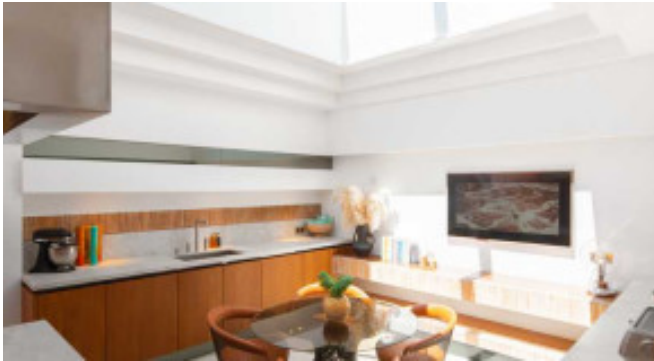

Spanning over 1000m<sup>2</sup>, Can Xanudi features six bedrooms, all with en-suite bathrooms, and a large infinity pool. The house boasts open living areas with a fully equipped bar, jukebox, and billiard table seamlessly transitioning to the covered terrace and poolside. An integrated Airplay music system connects the pool terraces and bedrooms, while B&O speakers fill the living room.

### Living:

Premium living in a luxurious environment  
Spacious, stylishly furnished living areas  
Seamless connection to outdoor spaces  
Cozy fireplace for relaxed evenings  
Fully equipped bar  
Modern entertainment amenities such as Smart TVs  
Integrated music system

Image 88

Image 89

Image 90

Image 91

Image 92

Image 93

Image 94

Image 95

Image 96

Image 97

Image 98

Image 99

Image 100

Image 101

Image 102

Image 103