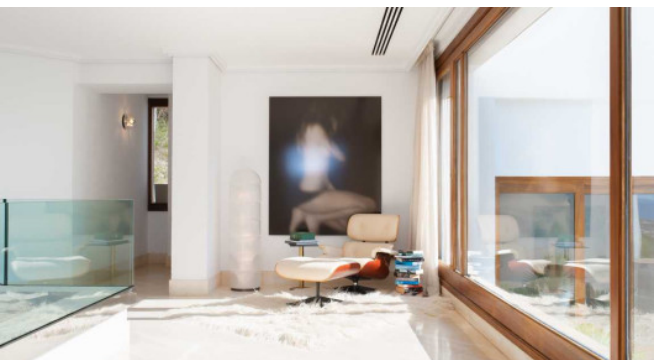

Spanning over 1000m<sup>2</sup>, Can Xanudi features six bedrooms, all with en-suite bathrooms, and a large infinity pool. The house boasts open living areas with a fully equipped bar, jukebox, and billiard table seamlessly transitioning to the covered terrace and poolside. An integrated Airplay music system connects the pool terraces and bedrooms, while B&O speakers fill the living room.

Highlights include two covered outdoor dining areas, a modern gym, an entertainment room with a 75" TV, PlayStation, and Xbox, as well as a state-of-the-art outdoor entertainment system with a retractable 144" screen. The master bedroom offers a luxurious bathroom, office, and walk-in closet.

### Living:

Premium living in a luxurious environment  
Spacious, stylishly furnished living areas  
Seamless connection to outdoor spaces  
Cozy fireplace for relaxed evenings  
Fully equipped bar  
Modern entertainment amenities such as Smart TVs  
Integrated music system

Image 56

Image 57

Image 58

Image 59

Image 60

Image 61

Image 62

Image 63