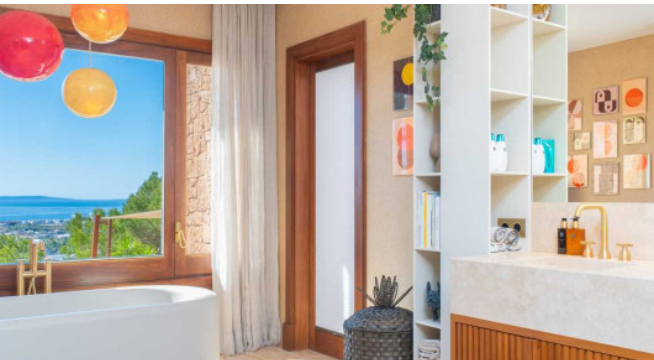

Spanning over 1000m<sup>2</sup>, Can Xanudi features six bedrooms, all with en-suite bathrooms, and a large infinity pool. The house boasts open living areas with a fully equipped bar, jukebox, and billiard table seamlessly transitioning to the covered terrace and poolside. An integrated Airplay music system connects the pool terraces and bedrooms, while B&O speakers fill the living room.

Image 88

Image 89

Image 90

Image 91

Image 92

Image 93

Image 94

Image 95