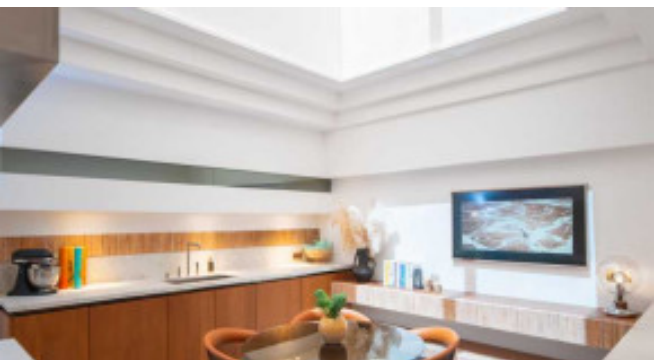

Spanning over 1000m<sup>2</sup>, Can Xanudi features six bedrooms, all with en-suite bathrooms, and a large infinity pool. The house boasts open living areas with a fully equipped bar, jukebox, and billiard table seamlessly transitioning to the covered terrace and poolside. An integrated Airplay music system connects the pool terraces and bedrooms, while B&O speakers fill the living room.

### Living:

Premium living in a luxurious environment  
Spacious, stylishly furnished living areas  
Seamless connection to outdoor spaces  
Cozy fireplace for relaxed evenings  
Fully equipped bar  
Modern entertainment amenities such as Smart TVs  
Integrated music system

Image 112

Image 113

Image 114

Image 115

Image 116

Image 117

Image 118

Image 119