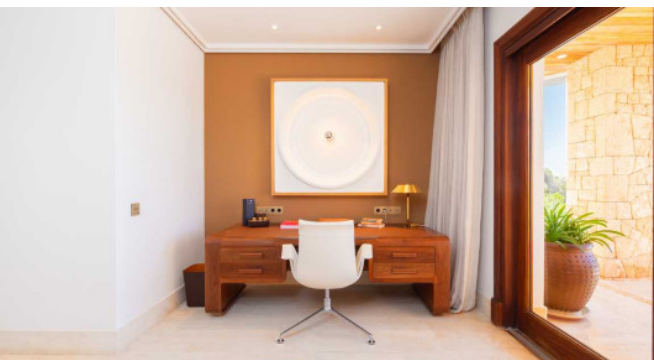

Spanning over 1000m<sup>2</sup>, Can Xanudi features six bedrooms, all with en-suite bathrooms, and a large infinity pool. The house boasts open living areas with a fully equipped bar, jukebox, and billiard table seamlessly transitioning to the covered terrace and poolside. An integrated Airplay music system connects the pool terraces and bedrooms, while B&O speakers fill the living room.

### Living:

Premium living in a luxurious environment  
Spacious, stylishly furnished living areas  
Seamless connection to outdoor spaces  
Cozy fireplace for relaxed evenings  
Fully equipped bar  
Modern entertainment amenities such as Smart TVs  
Integrated music system

Image 88

Image 89

Image 90

Image 91

Image 92

Image 93

Image 94

Image 95