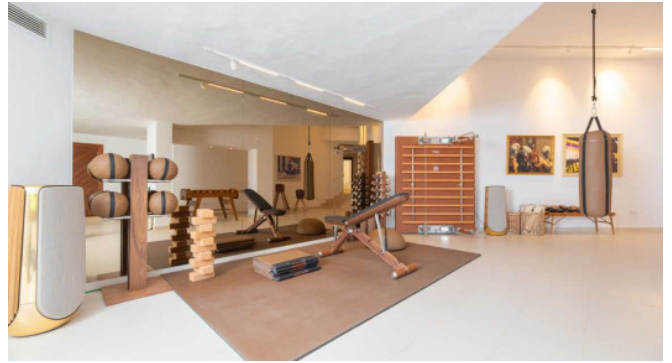

Spanning over 1000m<sup>2</sup>, Can Xanudi features six bedrooms, all with en-suite bathrooms, and a large infinity pool. The house boasts open living areas with a fully equipped bar, jukebox, and billiard table seamlessly transitioning to the covered terrace and poolside. An integrated Airplay music system connects the pool terraces and bedrooms, while B&O speakers fill the living room.

Outdoor spaces feature inviting swimming pools, waterfalls, sun terraces with daybeds, and a lawn area with an outdoor bar. Security features include advanced laser perimeters and AI-powered cameras.

The villa offers ultra-fast fiber-optic broadband and international channels in every room. A chef package is included, and DJ equipment and e-bikes are available.

### Living:

Premium living in a luxurious environment  
Spacious, stylishly furnished living areas  
Seamless connection to outdoor spaces  
Cozy fireplace for relaxed evenings  
Fully equipped bar  
Modern entertainment amenities such as Smart TVs  
Integrated music system

Image 64

Image 65

Image 66

Image 67

Image 68

Image 69

Image 70

Image 71